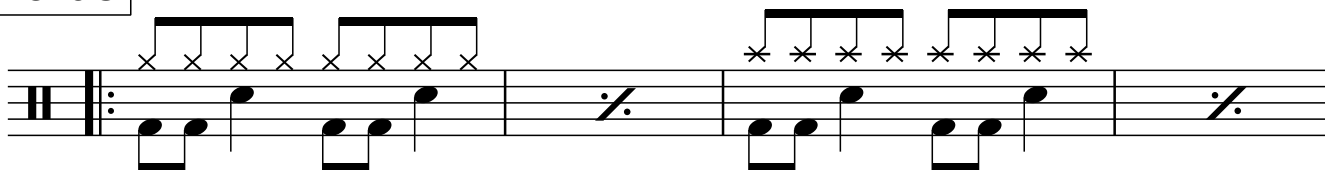

Chorus

CHH

Crash